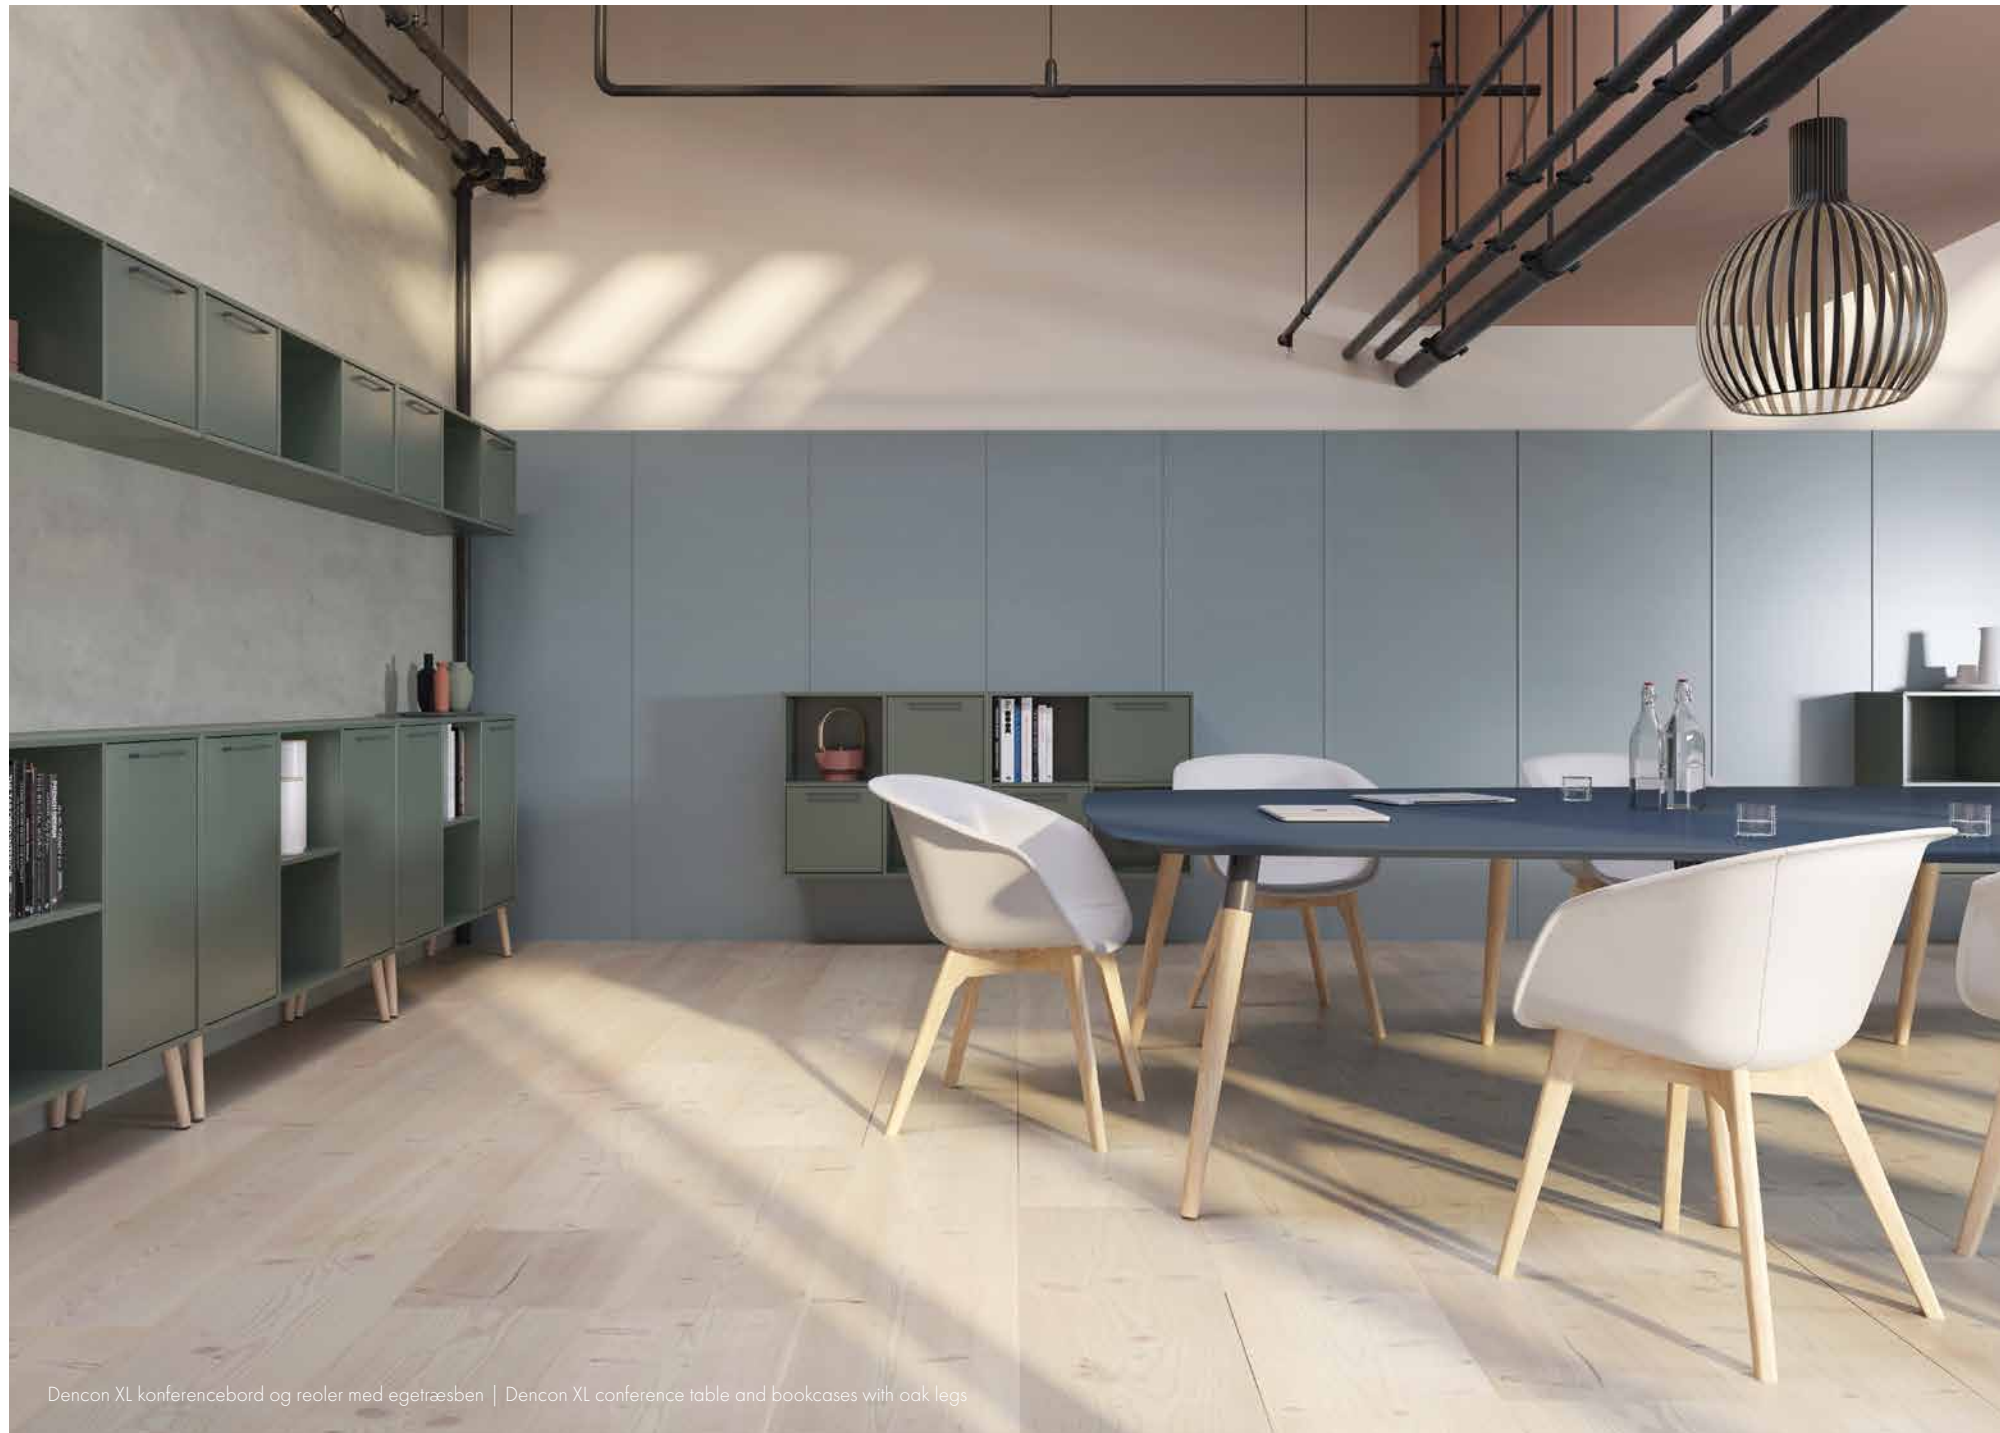

Dencon XL konferencebord og reoler med egetræsben | Dencon XL conference table and bookcases with oak legs